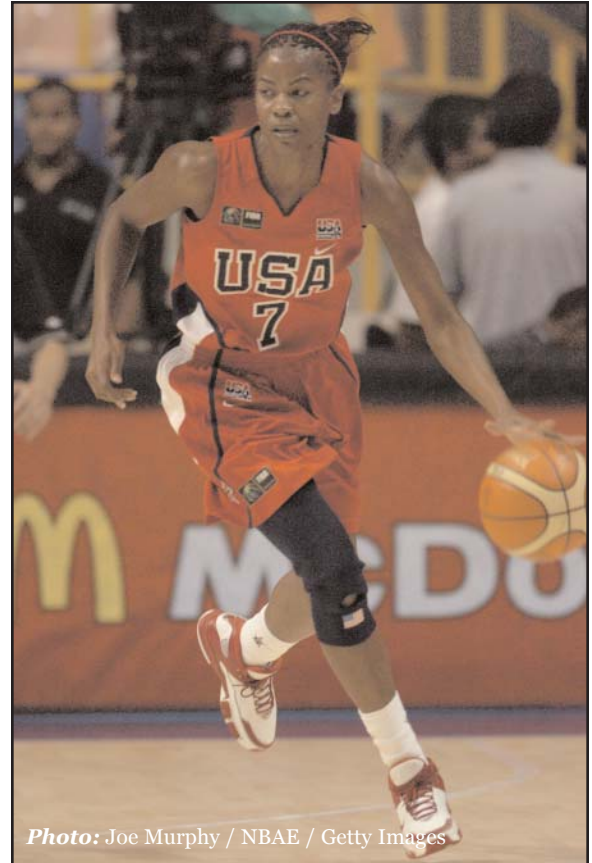

Personal

- Born on March 25, 1971, hails from Brownfield, Texas.
- Has one son, Jordan Eric Jackson, born on June 25, 1997.
- The first woman to have her own Nike basketball shoe named after her, the Air Swoopes.
- Named the 1998 Sportswoman of the Year by the Greater New York chapter of the March of Dimes.
- Has a locker dedicated to her in the Basketball Hall of Fame's Vinick All-Star Locker Room.